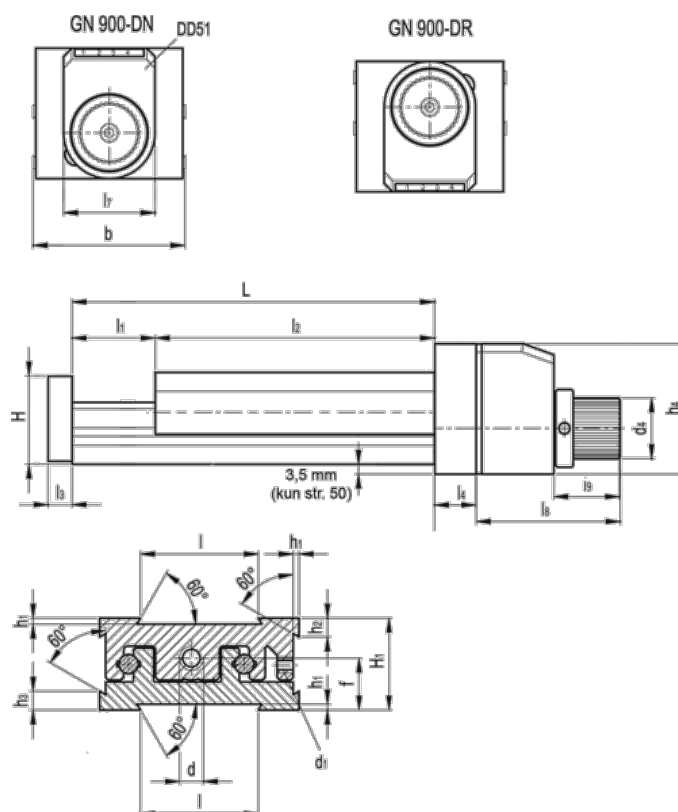

Data Sheet

Article number: 20776013

Description: Adjustable slide unit
GN 900-50-170-100-DR-1

Measures

b = 50	h2 = 4.5	l7 = 33
d = M6x1	h3 = 7.0	l8 = 52
d1 = M4	h4 = 47	l9 = 24
d4 = 22	l = 30	
f = 13.0	L - l1 = 170-100	
H = 23.0	l2 = 70	
h1 = 1.5	l3 = 6	
H1 = 23	l4 = 12	